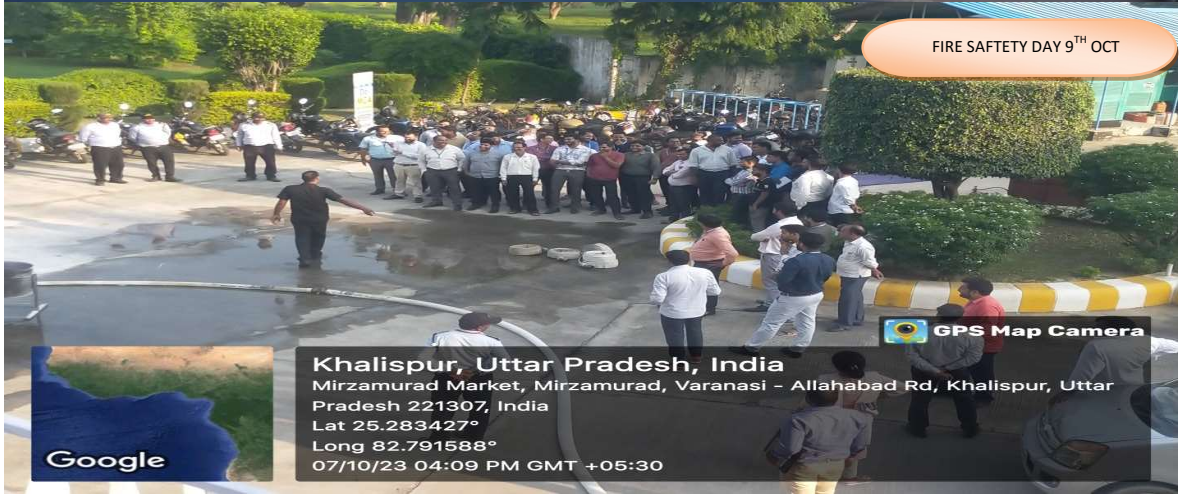

EVENTS B/W JULY 2023 TO -JUNE

DIWALI CELEBRATION

DIWALI CELEBRATION

ON 26-JAN-2024 DURING PROGRAM RESPECTED DIGNITIES

 GPS Map Camera

Pratappur, Uttar Pradesh, India
7QMR+698, National Highway 2, Pratappur, Uttar Pradesh 221307, India
Lat 25.283112°
Long 82.790928°
26/01/24 10:40 AM GMT +05:30

JONAL AAHAVAAN 2023-2024

JONAL AAHAVAAN 2023-2024

Kashi Institute of Technology
Mirzamurad, Varanasi

NATIONAL SCIENCE DAY

Blood Analysis Camp
ORGANIZED BY
DEPARTMENT OF BIOTECHNOLOGY
IN COLLABORATION WITH
**GYAN LAB, DEPARTMENT OF ZOOLOGY,
BANARAS HINDU UNIVERSITY**