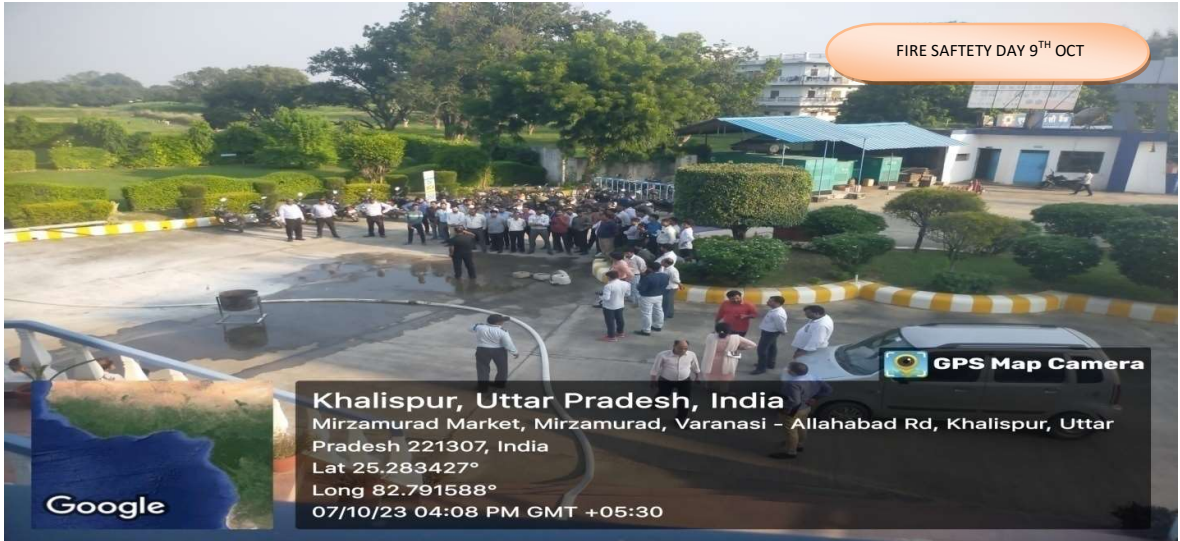

EVENTS B/W JULY 2023 TO -JUNE

DIWALI CELEBRATION

DIWALI CELEBRATION

ON 26-JAN-2024 DURING PROGRAM RESPECTED DIGNITIES

 GPS Map Camera

Pratappur, Uttar Pradesh, India
7QMR+698, National Highway 2, Pratappur, Uttar Pradesh 221307, India
Lat 25.283112°
Long 82.790928°
26/01/24 10:40 AM GMT +05:30

JONAL AAHAVAAN 2023-2024

JONAL AAHAVAAN 2023-2024

Kashi Institute of Technology
Mirzamurad, Varanasi

NATIONAL SCIENCE DAY

Blood Analysis Camp
ORGANIZED BY
DEPARTMENT OF BIOTECHNOLOGY
IN COLLABORATION WITH
**GYAN LAB, DEPARTMENT OF ZOOLOGY,
BANARAS HINDU UNIVERSITY**