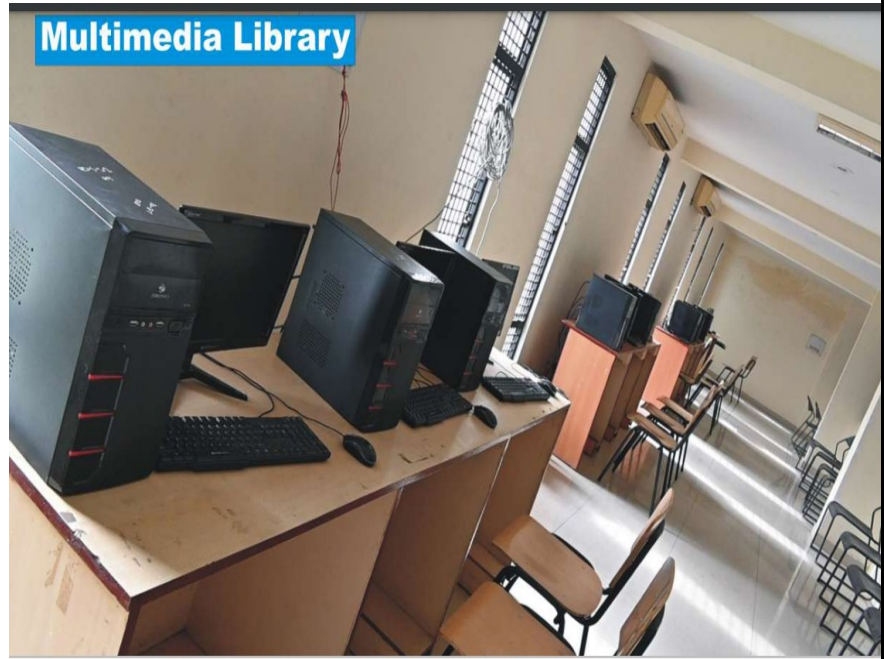

Multimedia Library