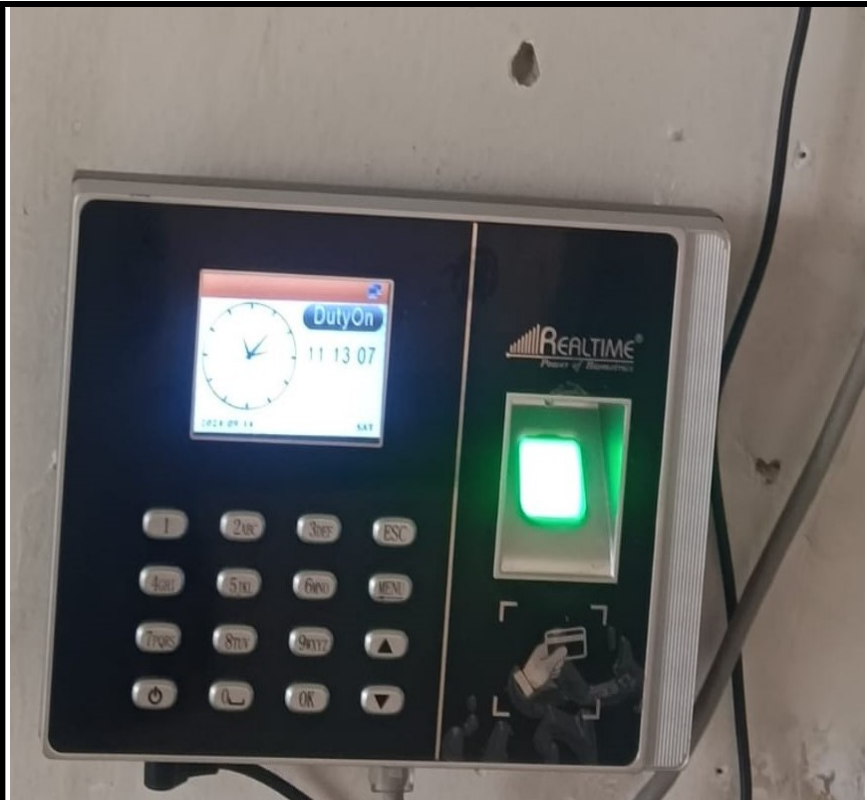

Biometric attendance